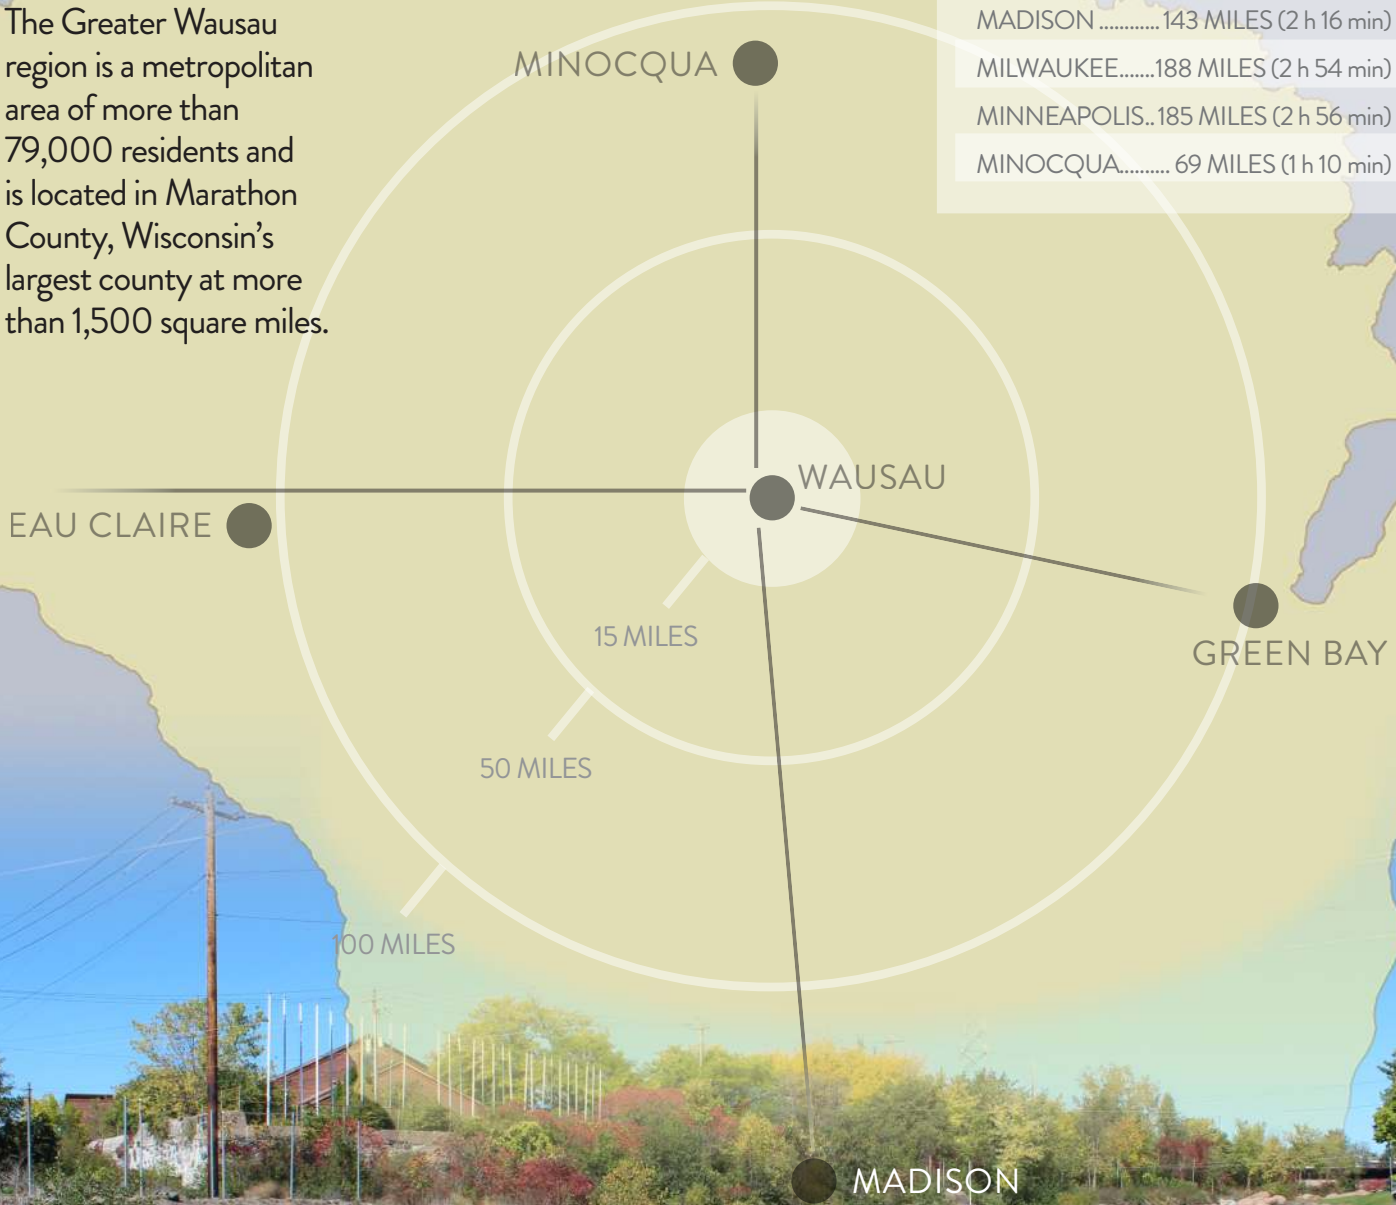

Come see the difference an expert can create for your kids' smile.

BRIGHTER SMILES ARE MADE HERE.

wausau | weston | plover

FIDKIDS.COM

A Central Location:

The Greater Wausau region is a metropolitan area of more than 79,000 residents and is located in Marathon County, Wisconsin's largest county at more than 1,500 square miles.

DISTANCE FROM WAUSAU:

DULUTH	238 MILES (4 h 11 min)
EAU CLAIRE	99 MILES (1 h 38 min)
GREEN BAY	97 MILES (1 h 38 min)
MADISON	143 MILES (2 h 16 min)
MILWAUKEE.....	188 MILES (2 h 54 min)
MINNEAPOLIS..	185 MILES (2 h 56 min)
MINOCQUA.....	69 MILES (1 h 10 min)