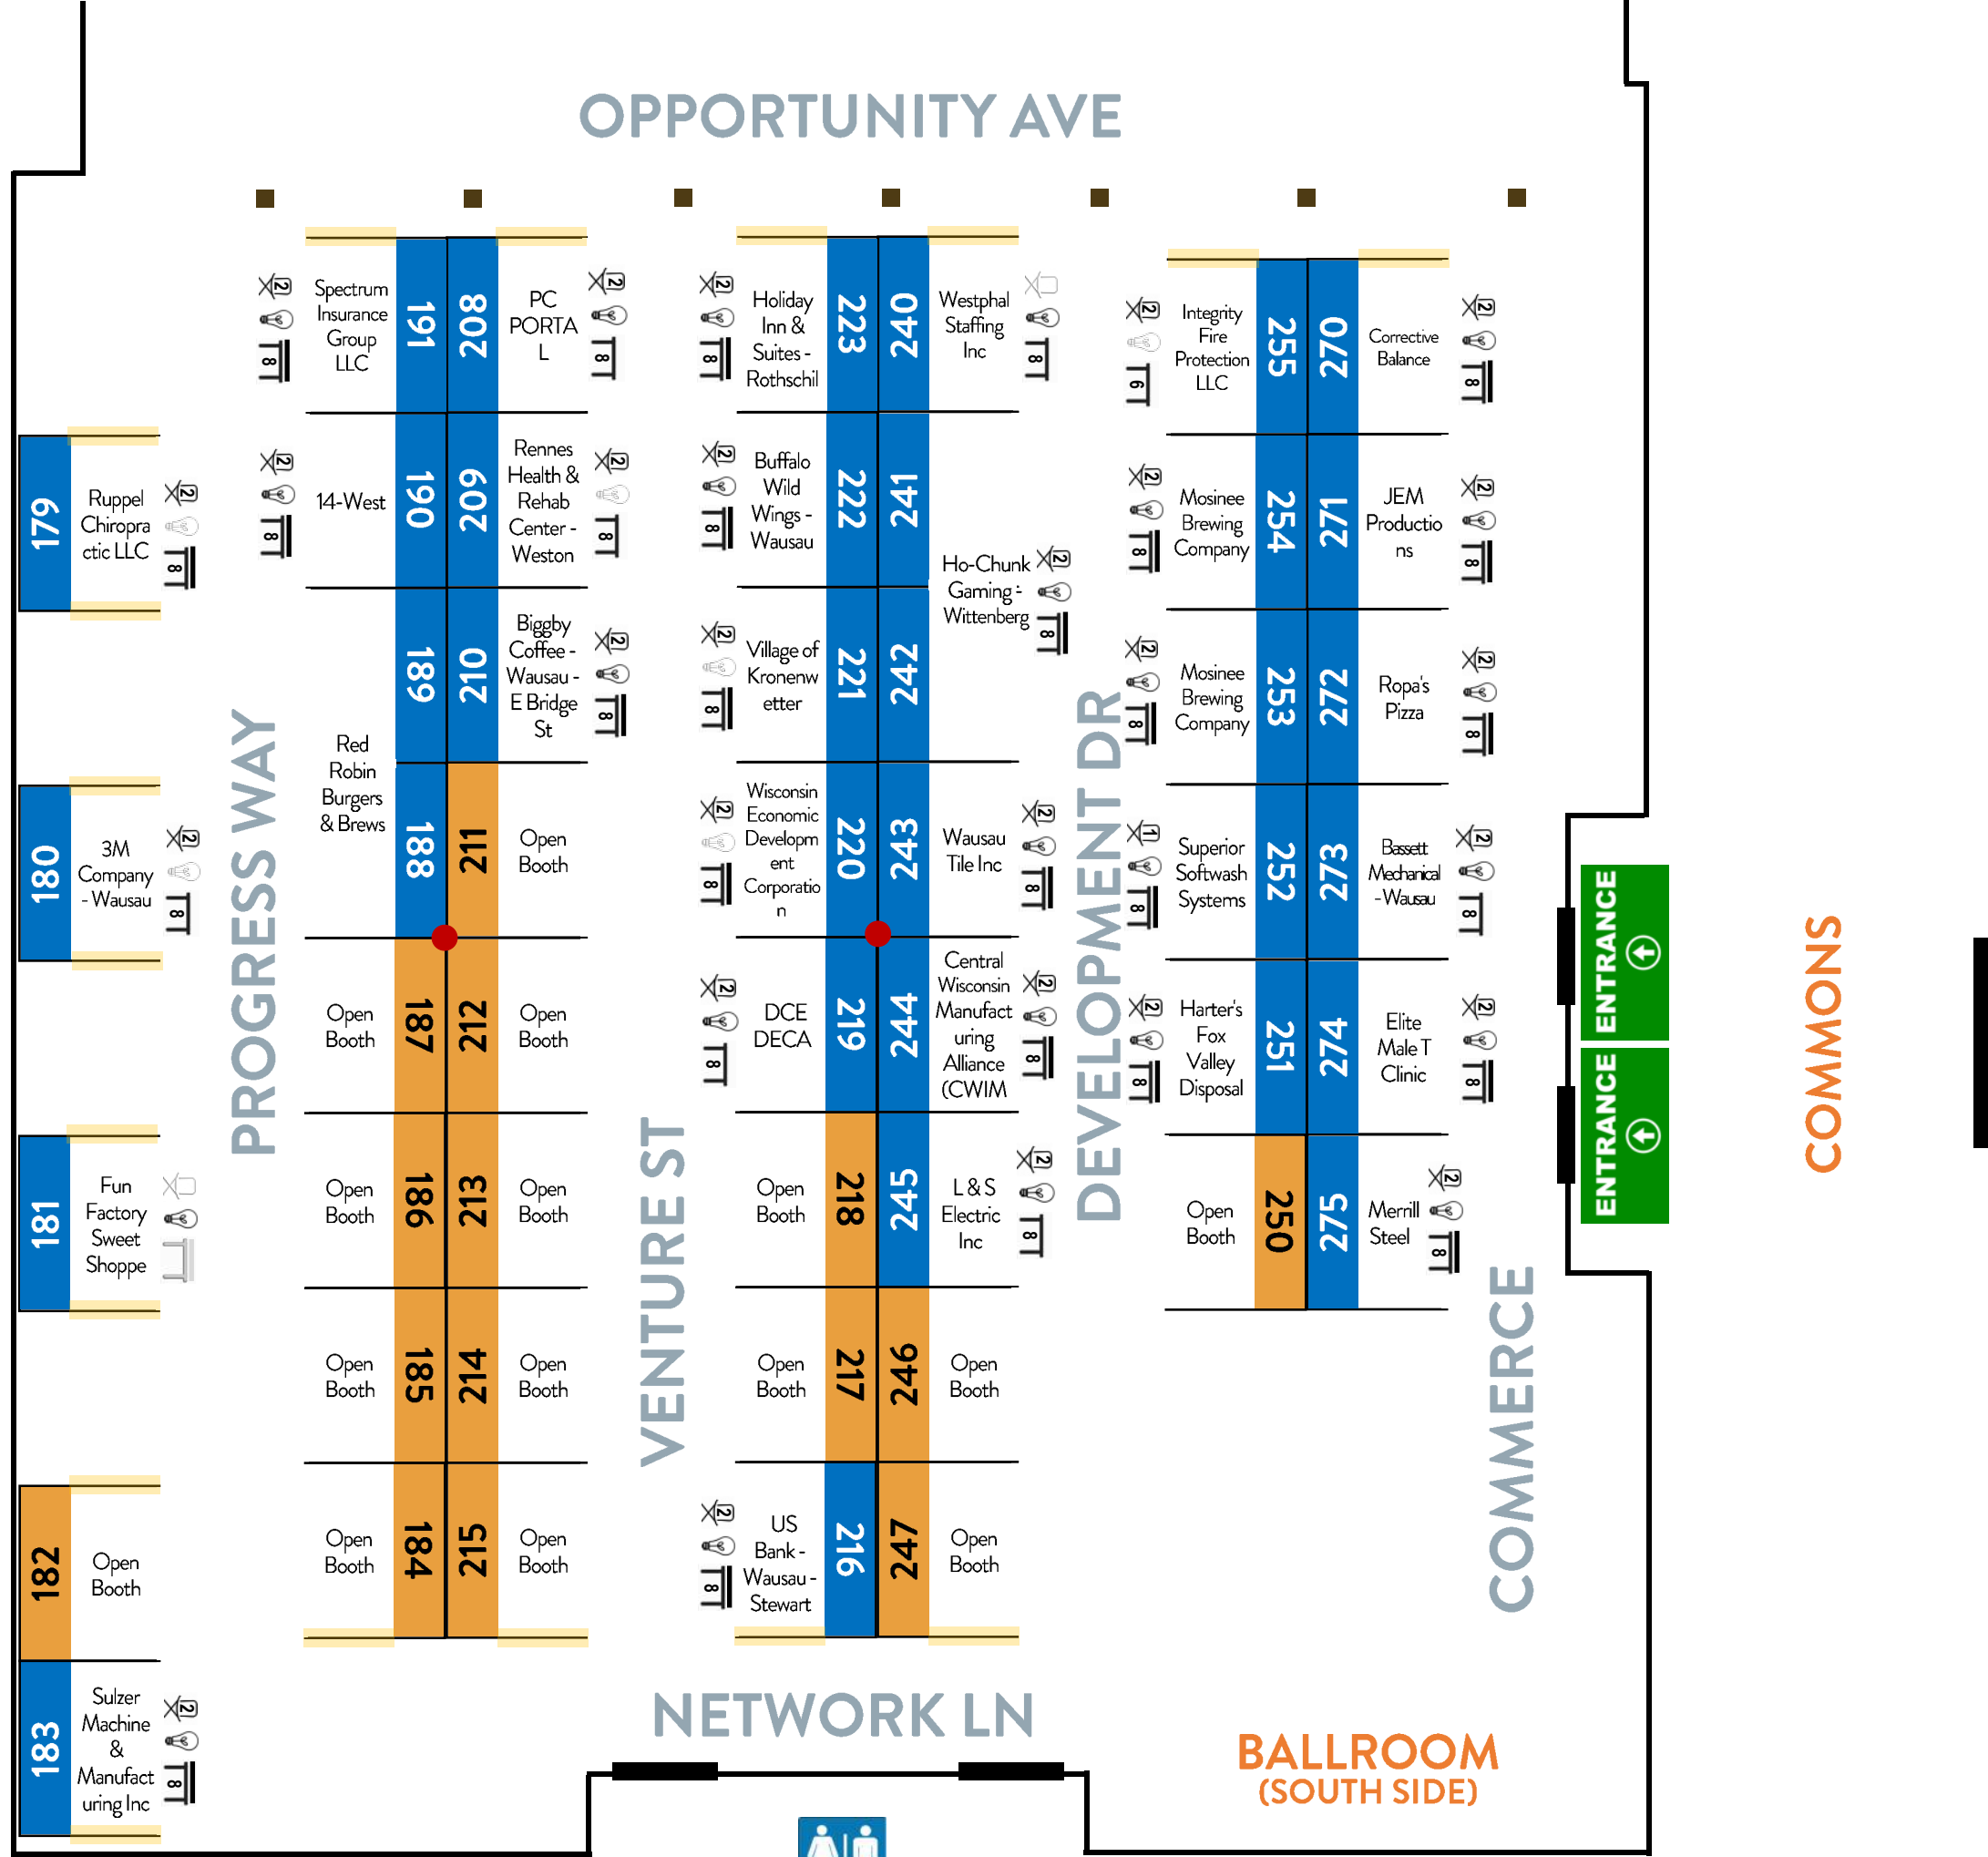

Thursday, April 20, 2023

10101 Market St | Rothschild, WI 54474

Business EXPO Map Layout:

- PAGE 2—Ballroom (North Side)
- PAGE 3—Ballroom (South Side)
- PAGE 4—Expo Center (West Side)/Commons
- PAGE 5—Expo Center (East Side)/Commons

006 Bridge Street Mission ⓧ ⓧ ⓧ 181	007 Goodwill Industries of North Central Wisconsin ⓧ ⓧ ⓧ 181	008 Omega Thermo Products LLC ⓧ ⓧ ⓧ 161	009 City of Wausau ⓧ ⓧ ⓧ 181	010 Rocky Rococo Pizza ⓧ ⓧ ⓧ 181	011 Rivers Edge ⓧ ⓧ ⓧ 161	012 Green Bay Packaging Inc ⓧ ⓧ ⓧ 181	013 Behavioral Health Clinic of ⓧ ⓧ ⓧ 181
--	---	--	---	---	--	--	--

SUCCESS ST

Edward Jones Investments - Wausau ⓧ ⓧ ⓧ 181	Red Robin Burgers & Brews - Wausau ⓧ ⓧ ⓧ 181	Patriot K9s of Wisconsin ⓧ ⓧ ⓧ 161	Antosch Enterprises LLC ⓧ ⓧ ⓧ 161	Domtar Paper Company LLC - Rothschild ⓧ ⓧ ⓧ 181	CFONCW - Wausau ⓧ ⓧ ⓧ 181	Noodles & Company - Wausau ⓧ ⓧ ⓧ 181	Camping World ⓧ ⓧ ⓧ 181	Treo Wellness ⓧ ⓧ ⓧ 181	Woodson YMCA - The Landing ⓧ ⓧ ⓧ 181	Woodson YMCA ⓧ ⓧ ⓧ 181	1st Choice Pest Solutions ⓧ ⓧ ⓧ 181	Medical College of Wisconsin - Central Wisconsin ⓧ ⓧ ⓧ 181	Healthfirst Network Inc ⓧ ⓧ ⓧ 181
052	051	050	049	048	047	046	045	044	043	042	041	040	039
053	054	055	056	057	058	059	060	061	062	063	064	065	066
Ace Handyman Services ⓧ ⓧ ⓧ 161	Ace Hardware Center-Weston ⓧ ⓧ ⓧ 161	Systems Technologies/Pieper Power ⓧ ⓧ ⓧ 161	Jefferson Street Inn, a member of Radisson ⓧ ⓧ ⓧ 161	WoodTrust Bank ⓧ ⓧ ⓧ 181	MCDEVCO Inc ⓧ ⓧ ⓧ 181	The Alliance ⓧ ⓧ ⓧ 181	Marshfield Clinic Health System ⓧ ⓧ ⓧ 181	Marshfield Clinic Health System - Marshfield Medical Center Weston ⓧ ⓧ ⓧ 18x21	UW-Extension - Marathon County ⓧ ⓧ ⓧ 181	US Bank ⓧ ⓧ ⓧ 181	Blood Center of Northcentral Wisconsin ⓧ ⓧ ⓧ 161	REACH ⓧ ⓧ ⓧ 181	REACH ⓧ ⓧ ⓧ 181

NOTE: All booths in the Commons are 10' W x 6' D instead of the traditional 10' W x 8' D.

NOT AN ENTRANCE
PLEASE ENTER THROUGH FRONT DOOR

● Rhino Box
○ 220 Volt Outlet
■ Building Column

Business EXPO 2023 Exhibitor Listing