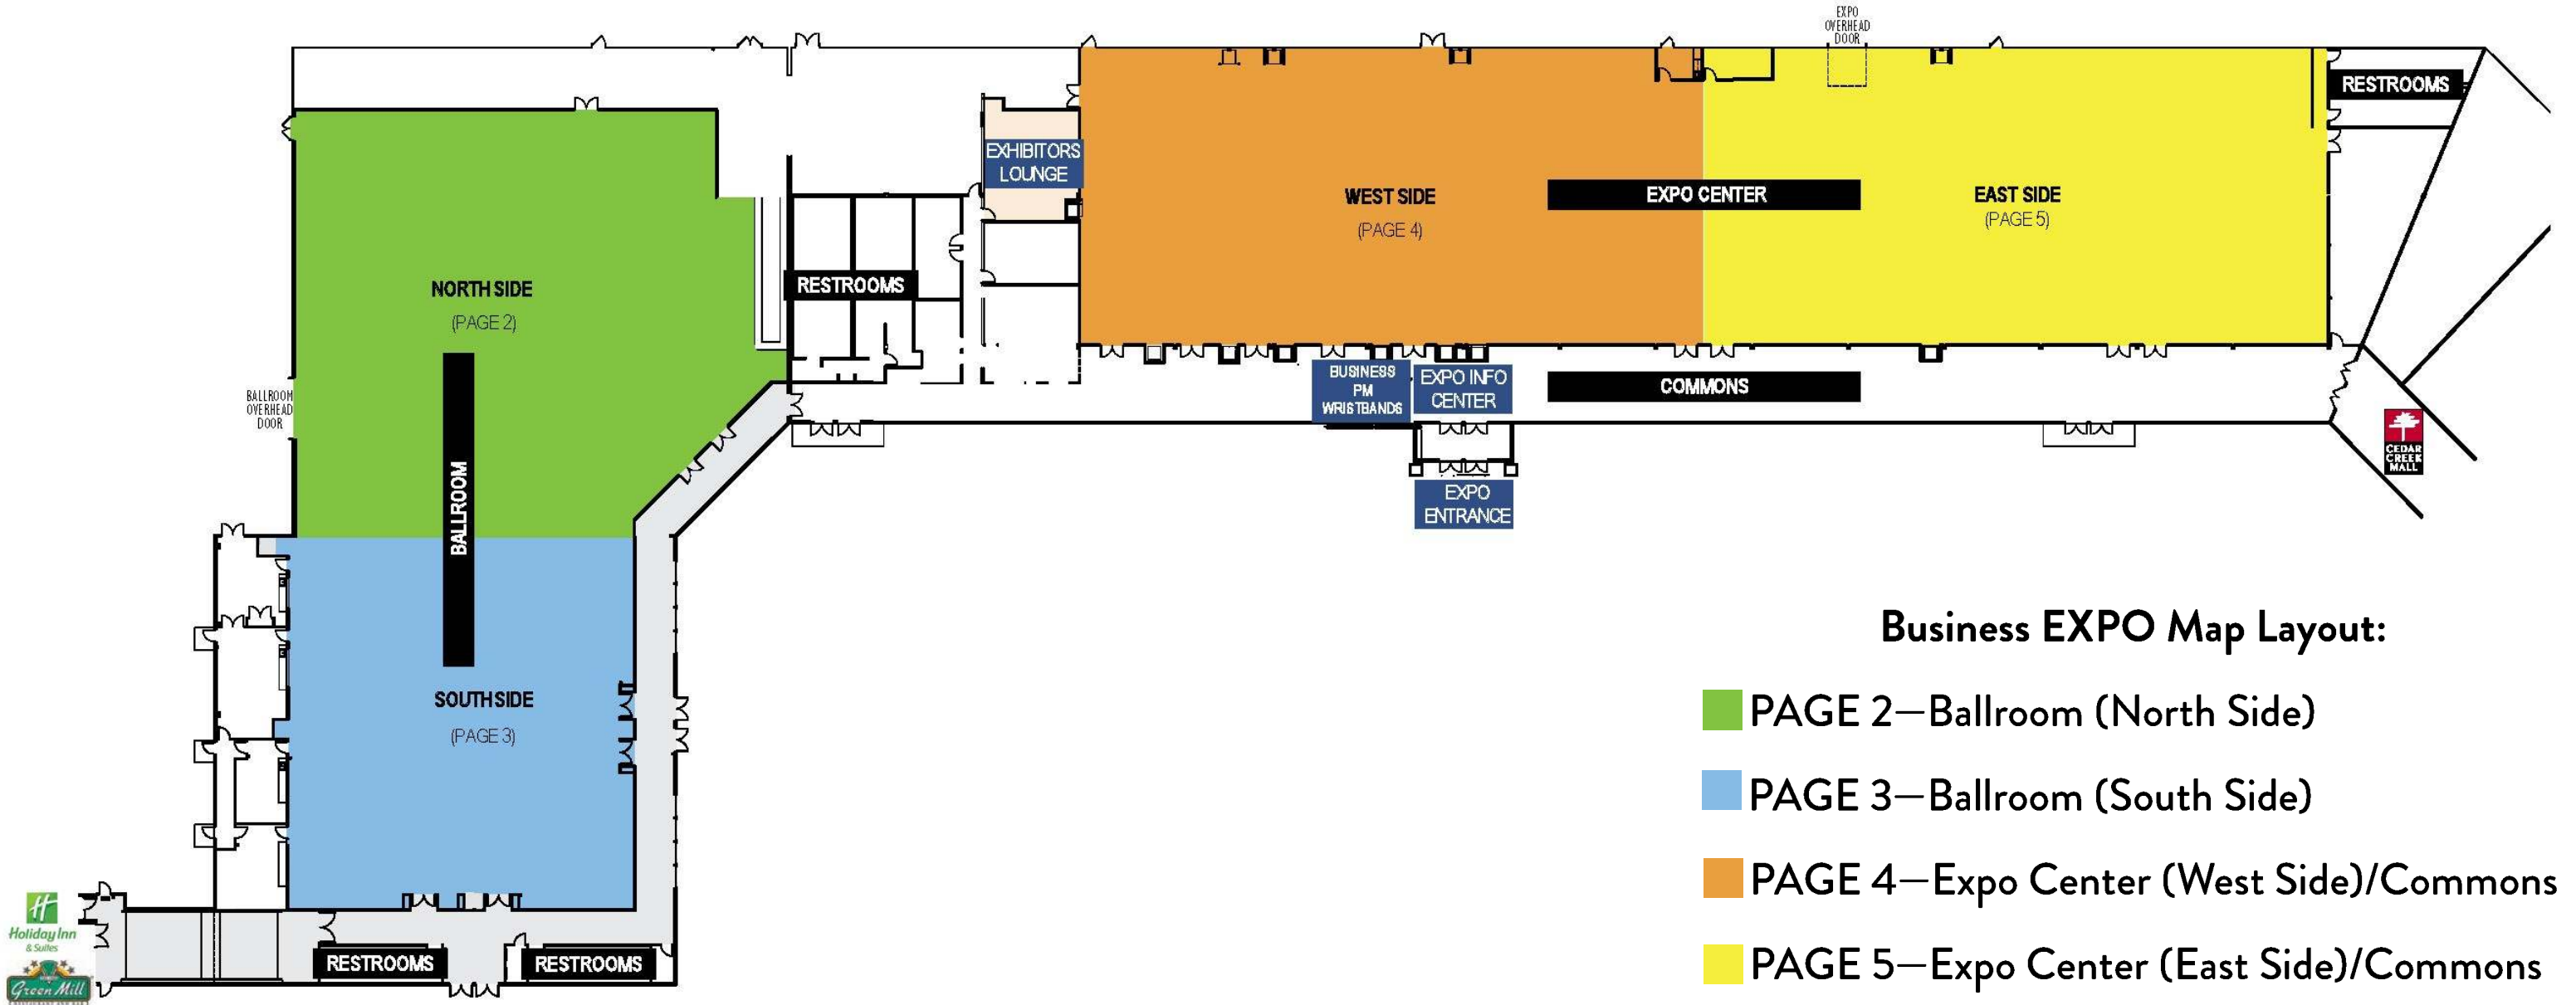

Thursday, April 20, 2023

10101 Market St | Rothschild, WI 54474

Business EXPO Map Layout:

- PAGE 2—Ballroom (North Side)
- PAGE 3—Ballroom (South Side)
- PAGE 4—Expo Center (West Side)/Commons
- PAGE 5—Expo Center (East Side)/Commons

COMMONS

Main Entrance

NOTE: All booths in the Commons are 10' W x 6' D instead of the traditional 10' W x 8' D.

- Rhino Box
- 220 Volt Outlet
- Building Column

PROFESSIONAL PL

CONNECTION CT

- 005** The Business News Inc
- 004** Midwest Communications
- 003** Midwest Communications
- 002** WAOW/WYOW Television Inc
- 001** WAOW/WYOW Television Inc

NOTE: All booths in the Commons are 10' W x 6' D instead of the traditional 10' W x 8' D.

NOT AN ENTRANCE
PLEASE ENTER THROUGH FRONT DOOR

● Rhino Box
○ 220 Volt Outlet
■ Building Column

Business EXPO 2023 Exhibitor Listing