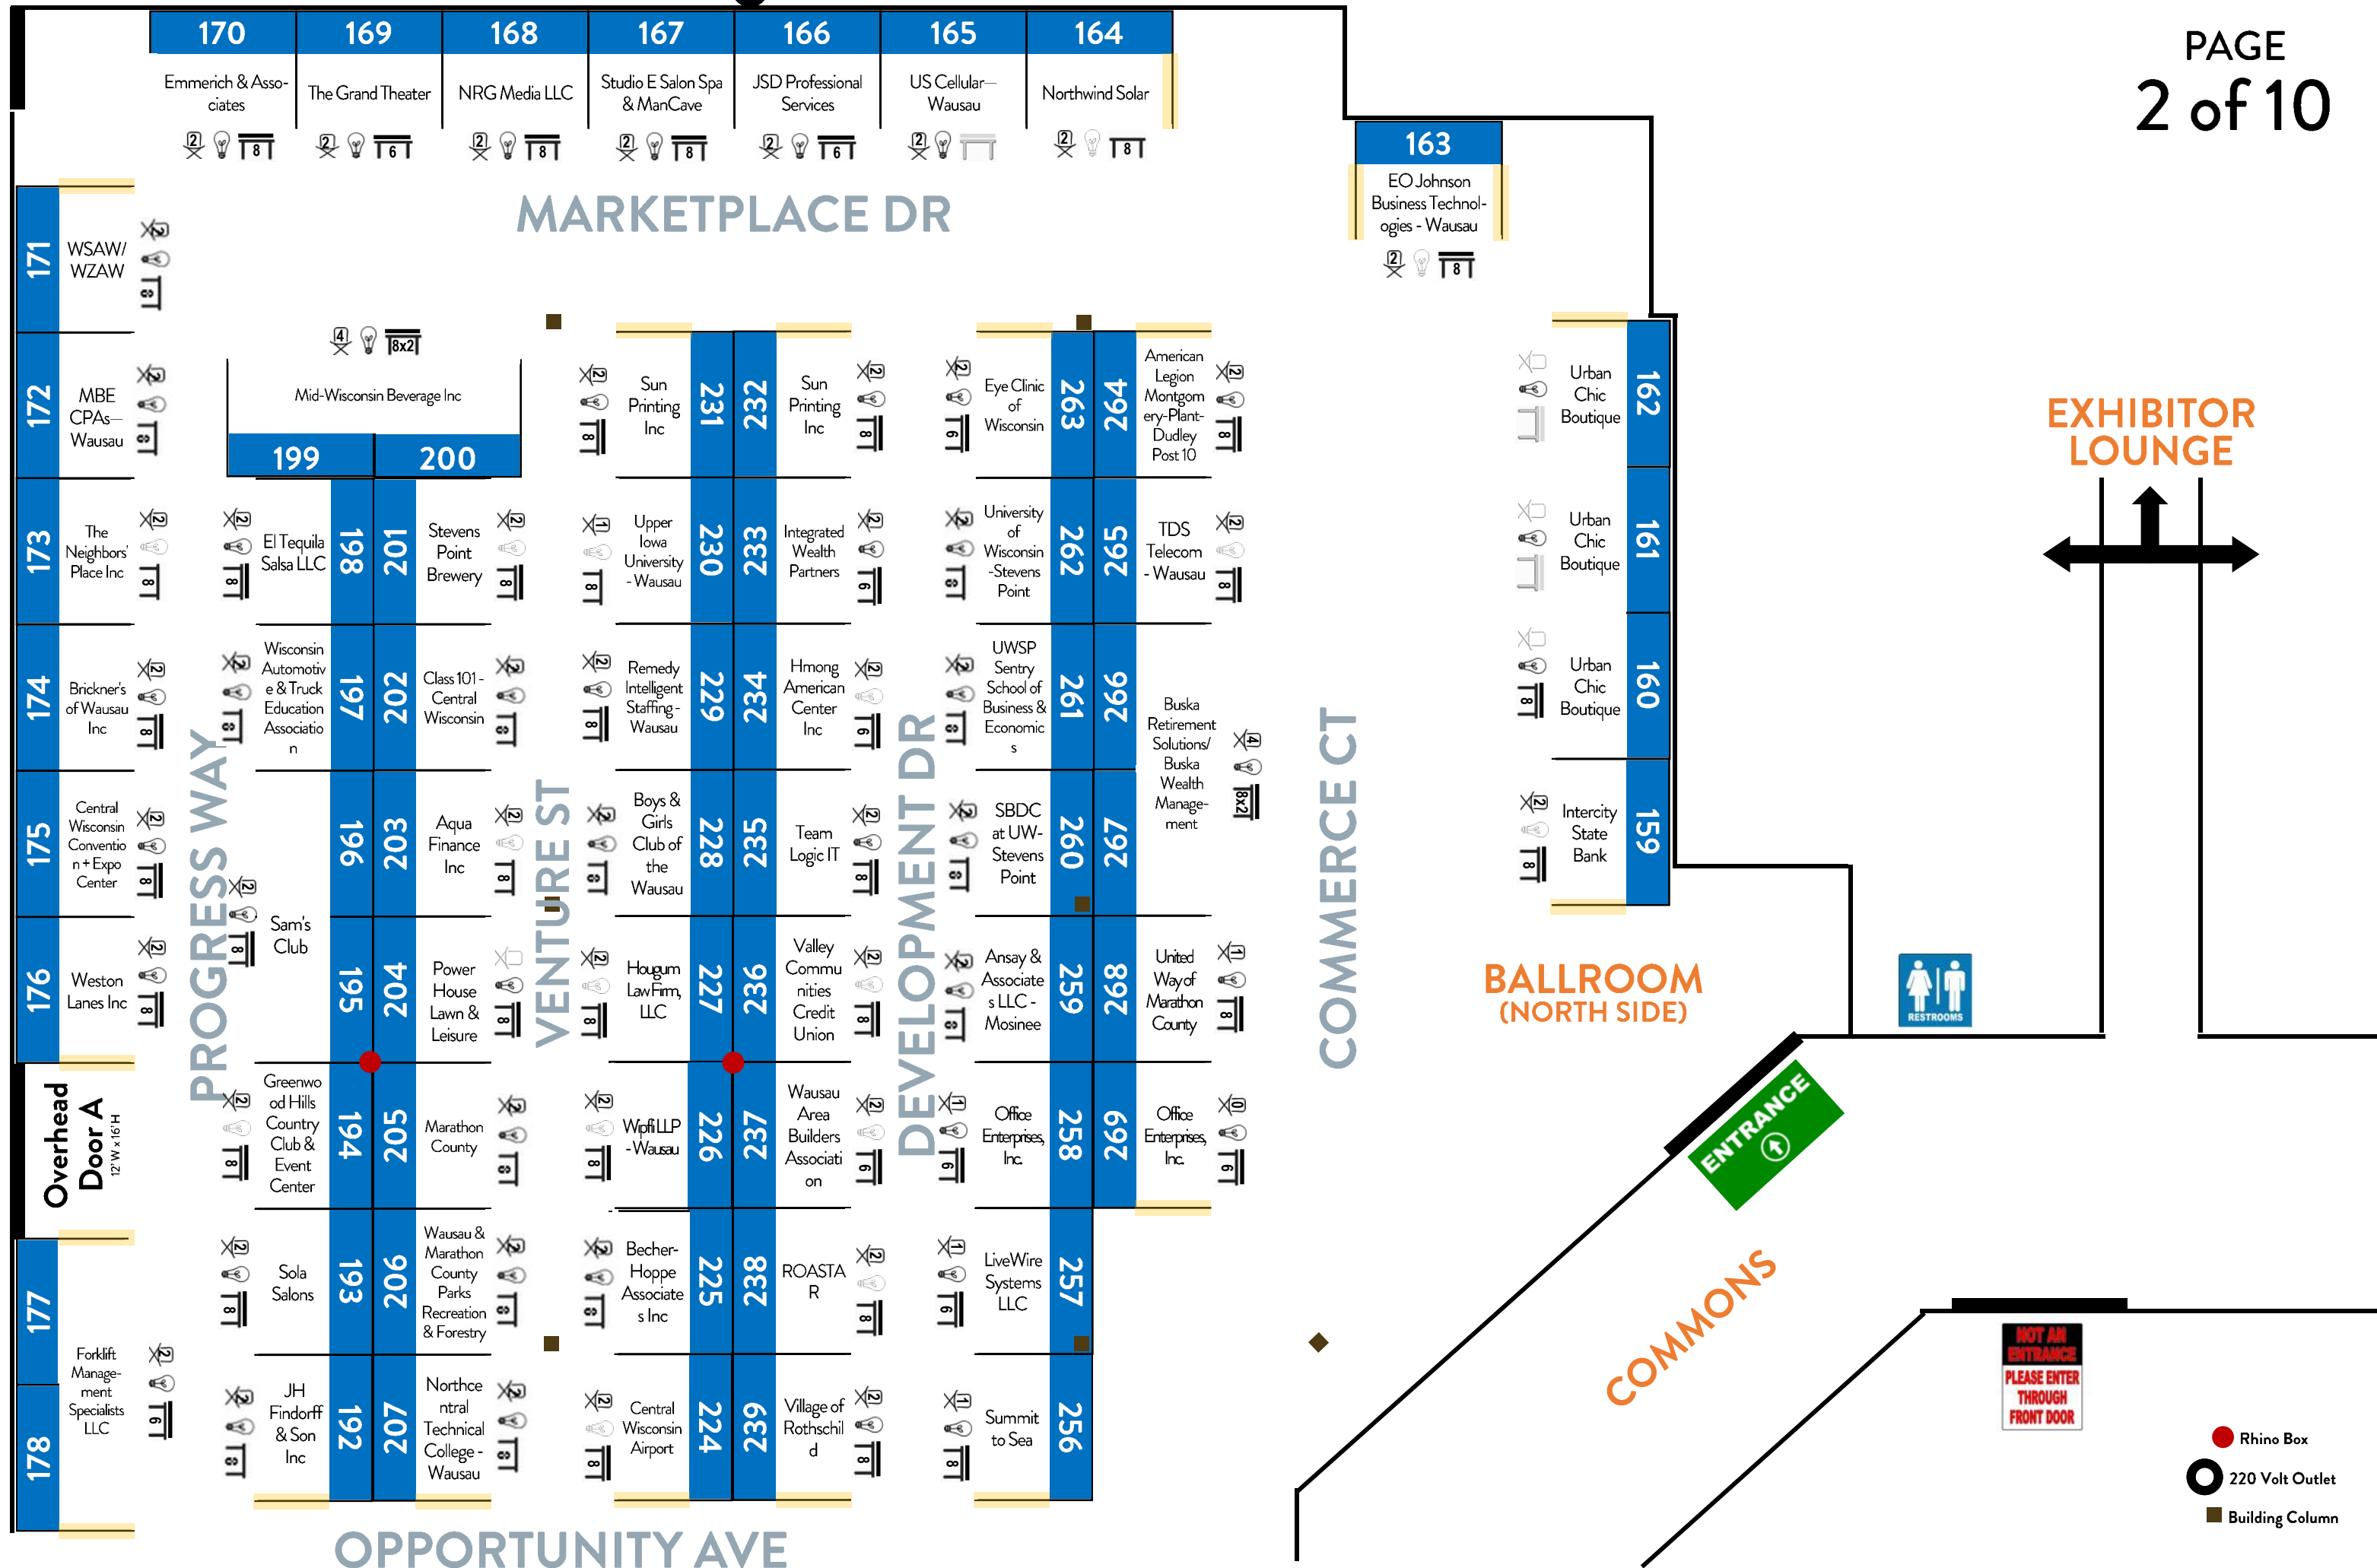

Thursday, April 20, 2023

10101 Market St | Rothschild, WI 54474

Business EXPO Map Layout:

- PAGE 2—Ballroom (North Side)
- PAGE 3—Ballroom (South Side)
- PAGE 4—Expo Center (West Side)/Commons
- PAGE 5—Expo Center (East Side)/Commons

SUCCESS ST

Edward Jones Investments - Wausau ⓧ ⓧ ⓧ 181	Red Robin Burgers & Brews - Wausau ⓧ ⓧ ⓧ 181	Patriot K9s of Wisconsin ⓧ ⓧ ⓧ 161	Antosch Enterprises LLC ⓧ ⓧ ⓧ 161	Domtar Paper Company LLC - Rothschild ⓧ ⓧ ⓧ 181	CFONCW - Wausau ⓧ ⓧ ⓧ 181	Noodles & Company - Wausau ⓧ ⓧ ⓧ 181	Camping World ⓧ ⓧ ⓧ 181	Treo Wellness ⓧ ⓧ ⓧ 181	Woodson YMCA - The Landing ⓧ ⓧ ⓧ 181	Woodson YMCA ⓧ ⓧ ⓧ 181	1st Choice Pest Solutions ⓧ ⓧ ⓧ 181	Medical College of Wisconsin - Central Wisconsin ⓧ ⓧ ⓧ 181	Healthfirst Network Inc ⓧ ⓧ ⓧ 181
052	051	050	049	048	047	046	045	044	043	042	041	040	039
053	054	055	056	057	058	059	060	061	062	063	064	065	066
Ace Handyman Services ⓧ ⓧ ⓧ 161	Ace Hardware Center-Weston ⓧ ⓧ ⓧ 161	Systems Technologies/Pieper Power ⓧ ⓧ ⓧ 161	Jefferson Street Inn, a member of Radisson ⓧ ⓧ ⓧ 161	WoodTrust Bank ⓧ ⓧ ⓧ 181	MCDEVCO Inc ⓧ ⓧ ⓧ 181	The Alliance ⓧ ⓧ ⓧ 181	Marshfield Clinic Health System ⓧ ⓧ ⓧ 181	Marshfield Clinic Health System - Marshfield Medical Center Weston ⓧ ⓧ ⓧ 18x21	UW-Extension - Marathon County ⓧ ⓧ ⓧ 181	US Bank ⓧ ⓧ ⓧ 181	Blood Center of Northcentral Wisconsin ⓧ ⓧ ⓧ 161	REACH ⓧ ⓧ ⓧ 181	REACH ⓧ ⓧ ⓧ 181

NOTE: All booths in the Commons are 10' W x 6' D instead of the traditional 10' W x 8' D.

NOT AN ENTRANCE
PLEASE ENTER THROUGH FRONT DOOR

● Rhino Box
○ 220 Volt Outlet
■ Building Column

Business EXPO 2023 Exhibitor Listing