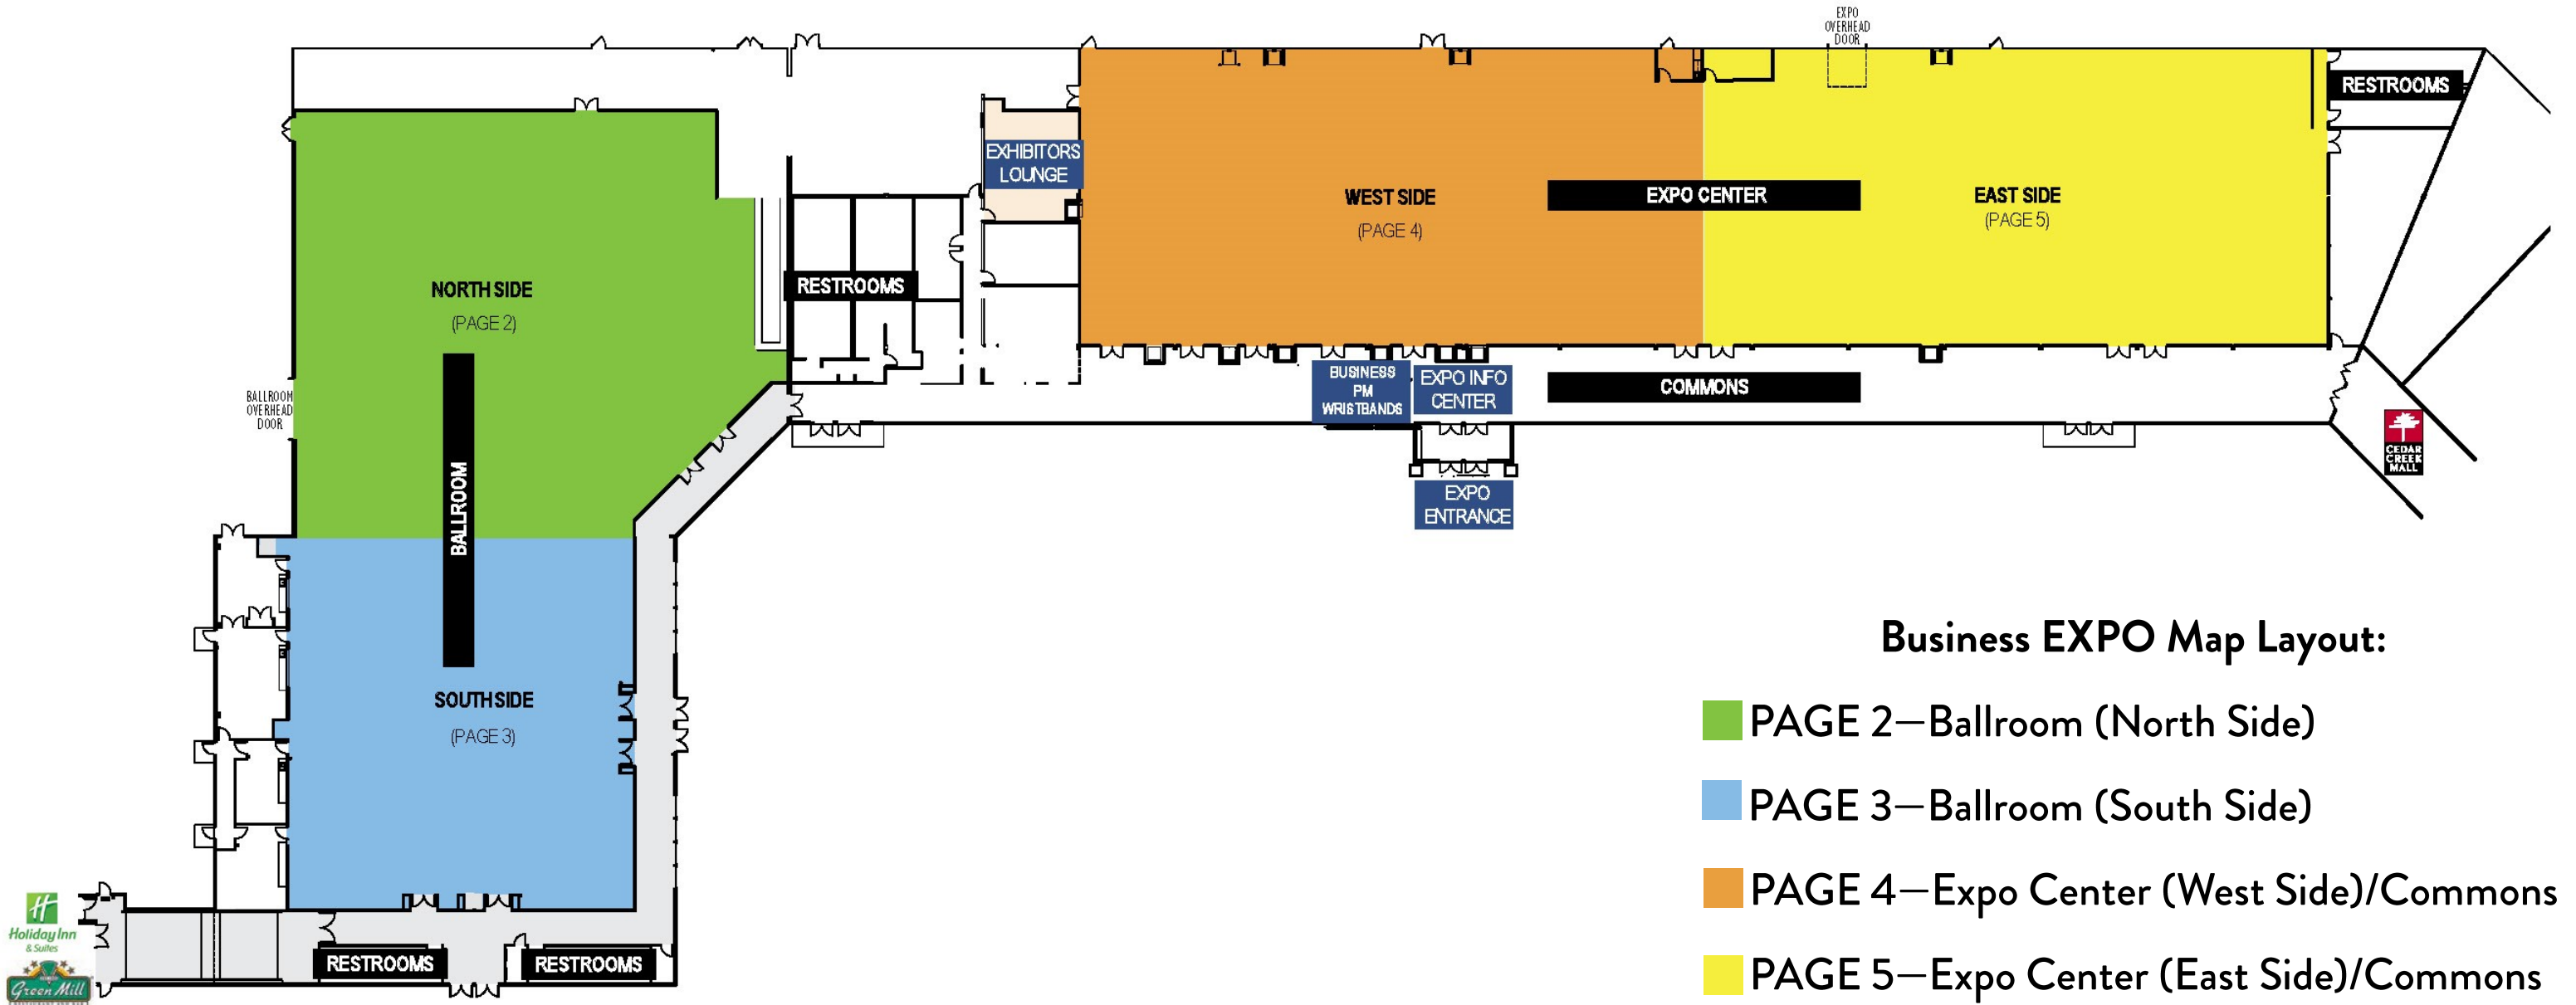

Thursday, April 18, 2024

CENTRAL WISCONSIN
CONVENTION+EXPO
CENTER

10101 Market St | Rothschild, WI 54474

- Rhino Box
- 220 Volt Outlet
- Building Column

006
Marco Technologies
Ⓜ Ⓛ Ⓜ Ⓜ Ⓜ

007
StrongBridge Wealth Advisors
Ⓜ Ⓛ Ⓜ Ⓜ Ⓜ