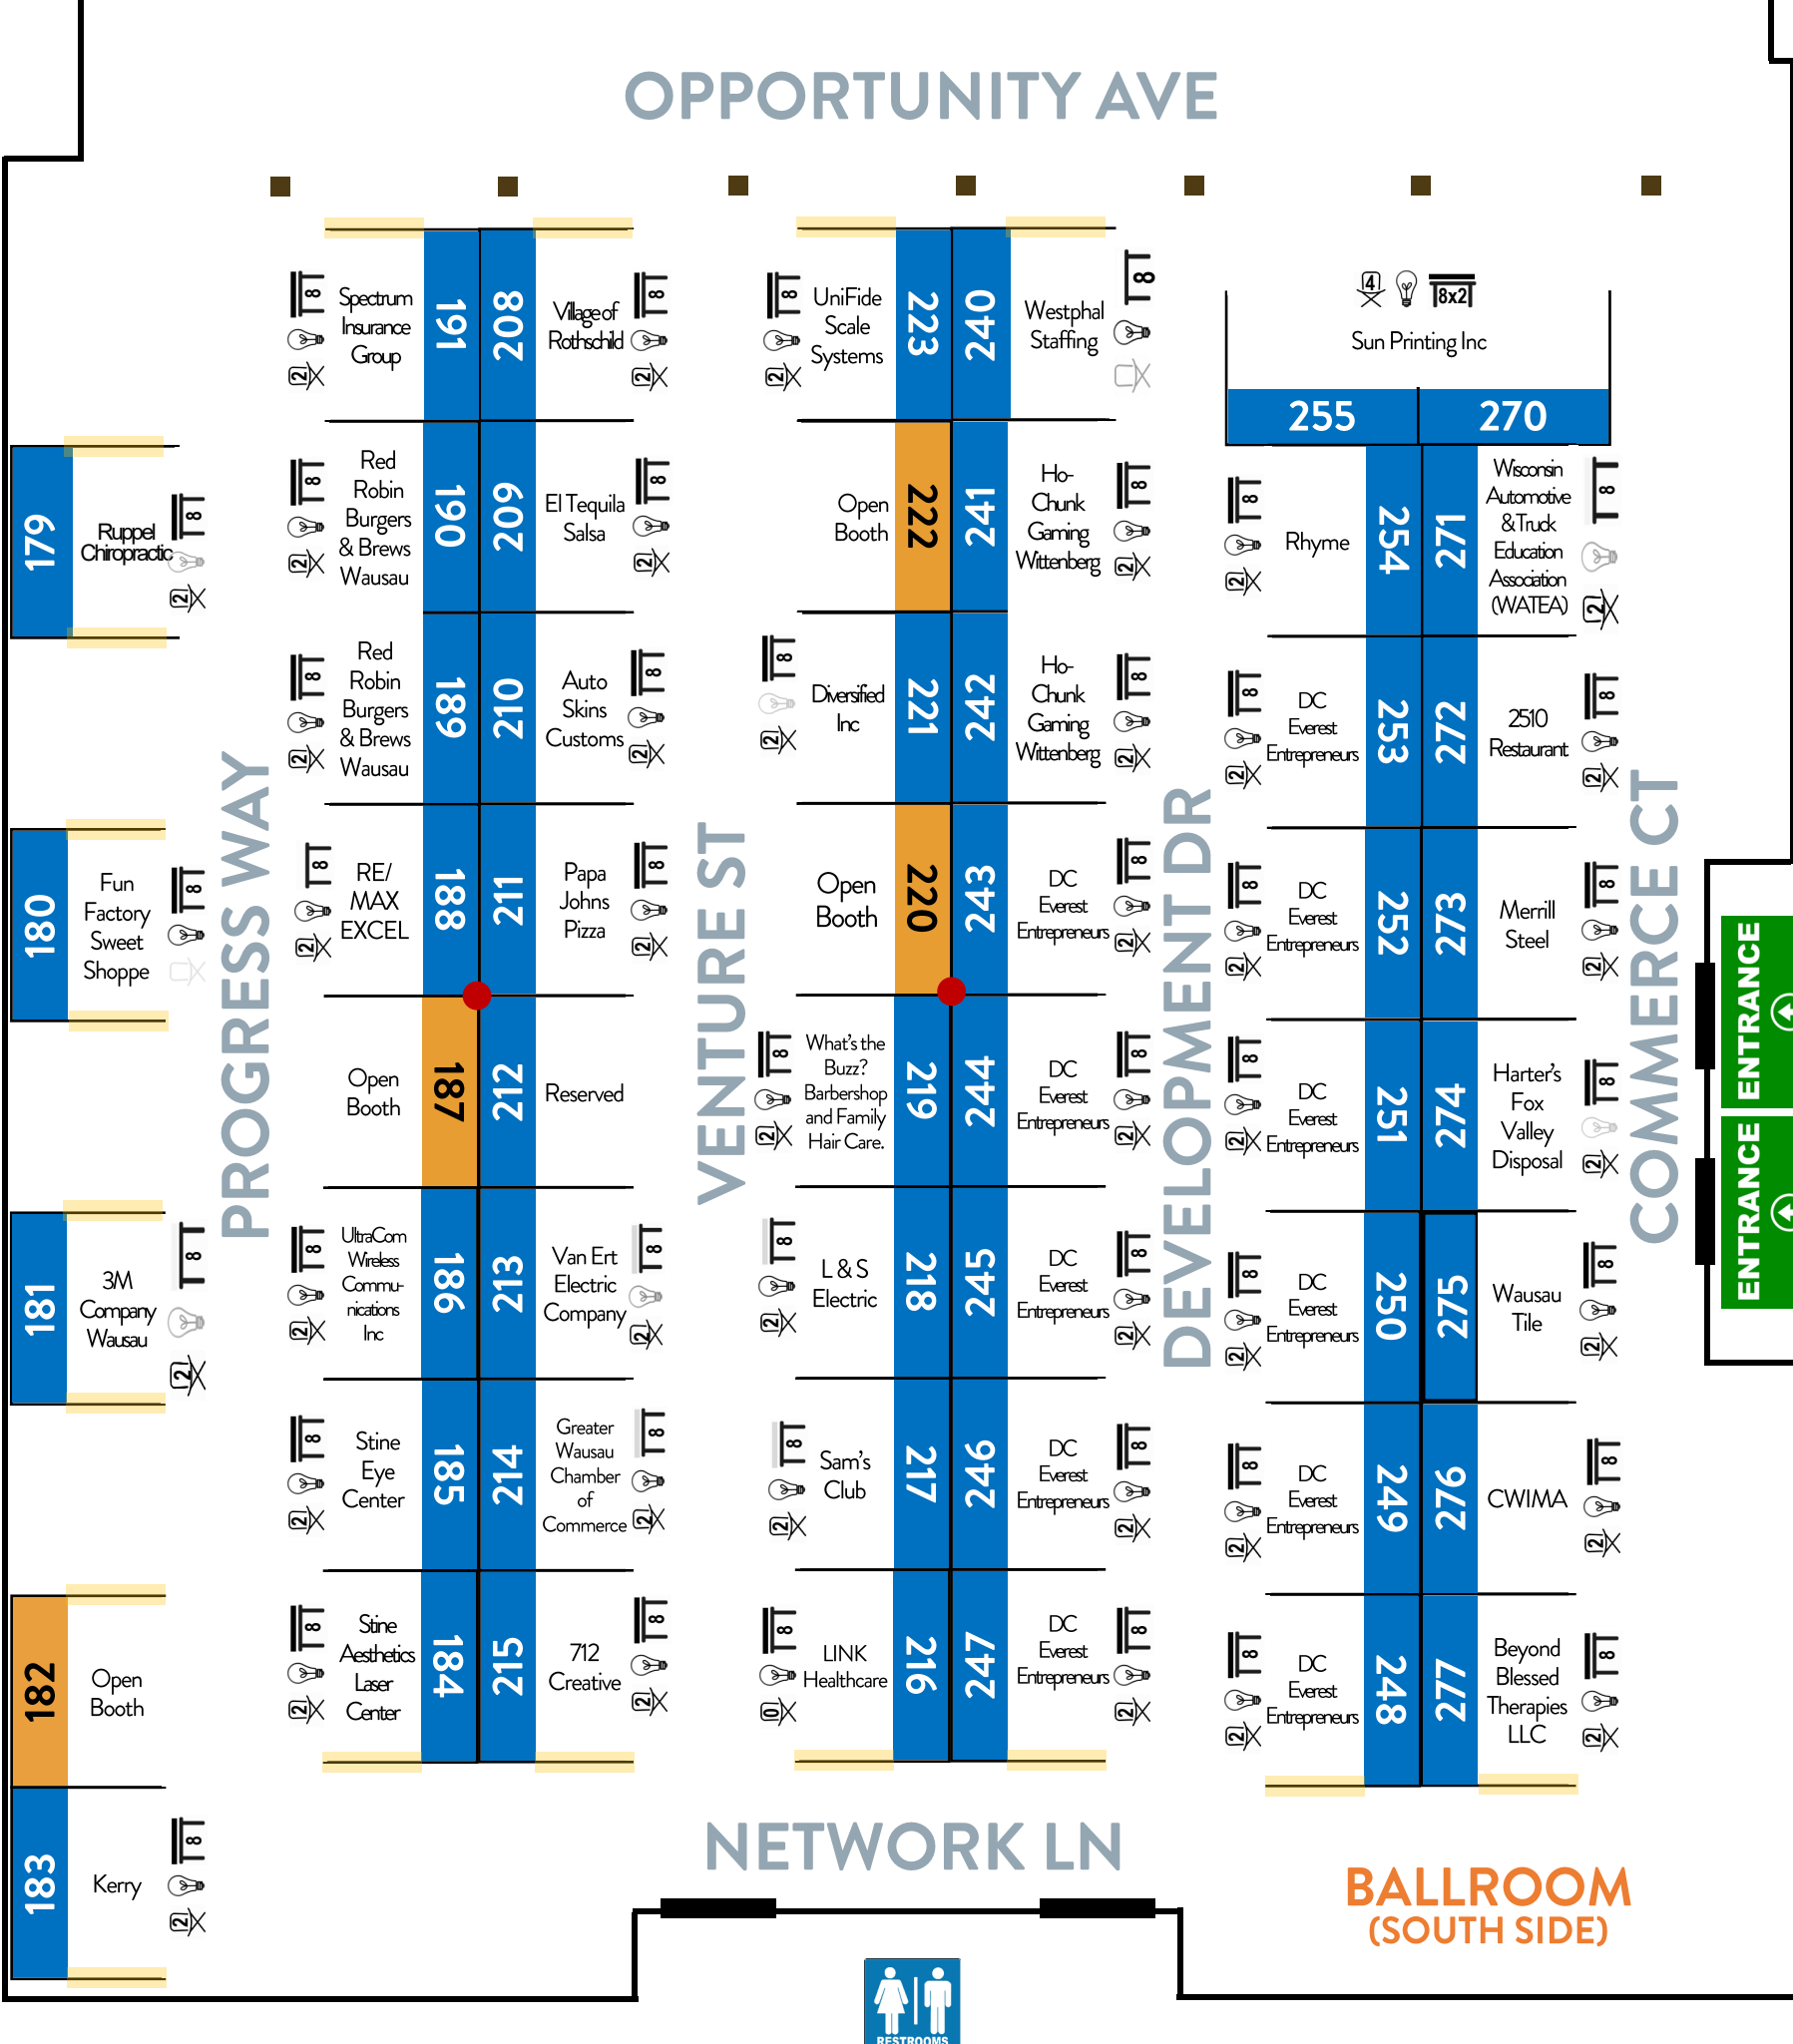

Thursday, April 18, 2024

CENTRAL WISCONSIN
CONVENTION+EXPO
CENTER

10101 Market St | Rothschild, WI 54474

- Rhino Box
- 220 Volt Outlet
- Building Column

006
Marco Technologies
Ⓜ Ⓛ Ⓜ Ⓜ Ⓜ

007
StrongBridge Wealth Advisors
Ⓜ Ⓛ Ⓜ Ⓜ Ⓜ